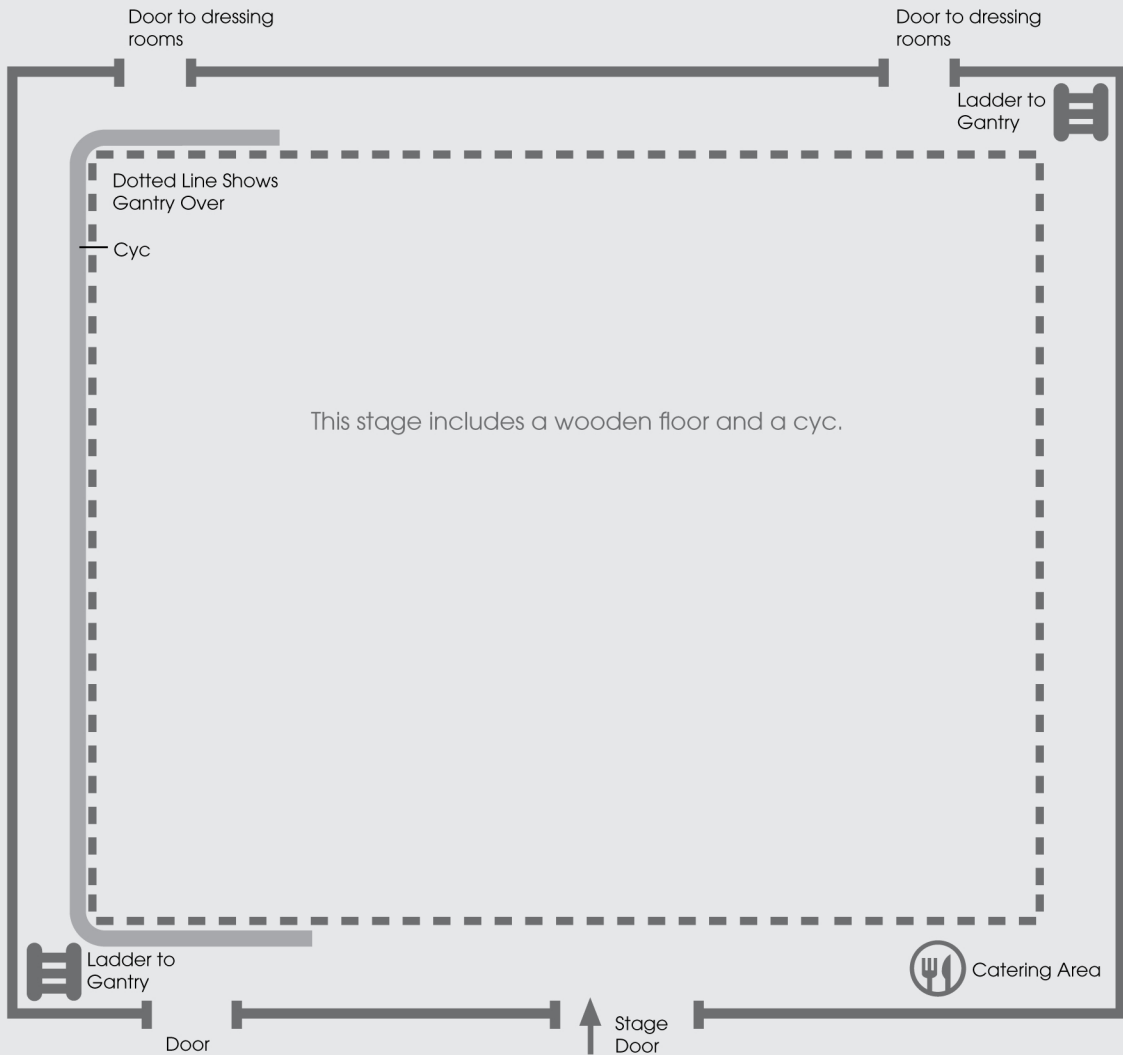

C Stage

3,000ft²/278.70m²

ARDMORE
STUDIOS

Tel: +353 1 2862971

Email: film@ardmore.ie

C Stage Dimensions

	Imperial	Metric
Floor Area:	3,000 ft ²	278.70m ²
Floor Area Dimensions:	60' x 50'	18.28 x 15.24m
Dimensions Excluding Area Under Gantry:	53' 6" x 43' 6"	16.30 x 13.25m
Working Height:	24'	7.31m
Working Height Under Gantry:	15'	4.57m
Stage Door Dimensions:	11' H x 11' 6" W	3.35 H x 3.81m W
Cyc Width:	42' 6" W x H	12.95 W x H

Cyc occupies back wall (height 18' 3"/5.56m) and extends 8' /2.4m along both adjoining walls. This stage is provided with a single/three phase power supply.